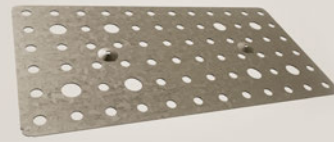

11102 Rauli Wall Vertical Beam

11100

11102

19. RAULI FLAT MOUNTING

- 11301 Rauli Flat Mounting plate
- 11311 Bolt M8x20 SS for Plate - 2pcs
- 11312 Flat Nut M8 SS for Plate - 2pcs

11301

11311

11312