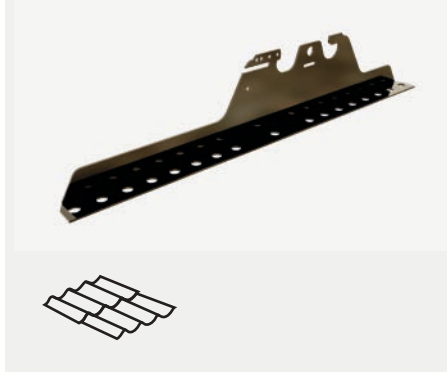

RAULI

CATALOG 2024

2024-08-08 FIN X

**BLACK
WALL
FLAT**

Käpälämäenkatu 10-12
FI-11710 RIIHIMÄKI

tel. +358 19 278 3303
sales@raulibrackets.com

01. TILE SHAPE STEEL SHEET ROOF

- 11160 Rauli Black All In One Bracket
- 11058 Rauli Black Roof Safety Screw 7x50 - 2pcs
- 11056 Rauli Black Extension Ring 16mm - 1pcs
- 11057 Rauli Black Extension Ring 21mm
- 11055 Rauli Black Rubber Seal Ring - 2pcs

11160

11058

11056

11057

11055

02. STEEL SHEET ROOF, BITUMEN ROOF

- 11160 Rauli Black All In One Bracket
- 11058 Rauli Black Roof Safety Screw 7x50 - 2pcs
- 11055 Rauli Black Rubber Seal Ring - 2pcs

11160

11058

11055

03. STANDING SEAM ROOF

- 11161 Rauli Black Seam Roof Bracket

Included in package:

- Rauli Black Seam Roof Hook - 2pcs
- Rauli Black Bolt M8x40mm Grey - 2pcs

11161

04. RAILS