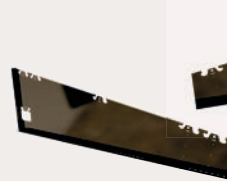

21. RAULI FLAT TRIANGLE PORTRAIT

- 11309 Rauli Flat Triangle Black (portrait)
- 11310 Rauli Flat Triangle GALFAN (portrait)
- 11319 Rauli Flat Triangle RR33 (portrait)
- 11320 Rauli Flat Triangle GALFAN (portrait)
- 11314 Flat End Support (portrait)

11319