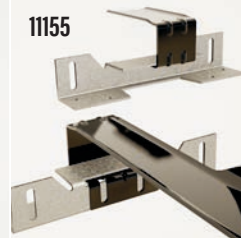

11074

11059

11128

11075

11082

11155

12. SELF SUPPORTING METAL SHEET ROOF

- 11165 Rauli Black T20 Profile Roof
- 11079 Rauli Sealing tape 3 x 20mm 25 m T20-75/wall (2 x 20cm)
- 11078 Rauli Black Screw 7x40mm - 4pcs

11165

11079

11078

13. RAULI WALL TOP RAIL

11174 Rauli Wall 3m Top

11079 Rauli Sealing Tape 3 x 20mm 25 m T20-75/wall (2 x 20cm)

The wall material defines the screw to be used

11174