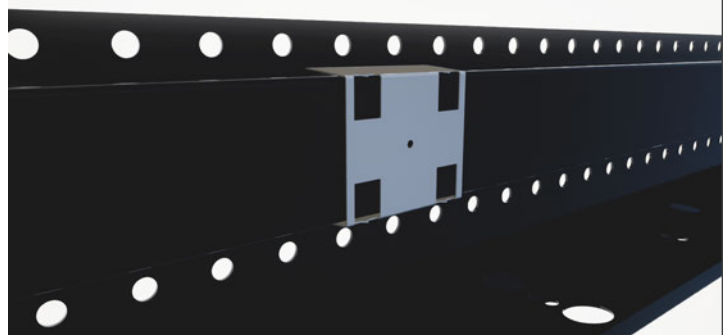

17. RAULI WALL EARTH PLATE

11176 Rauli Wall Earthing Plate

11176