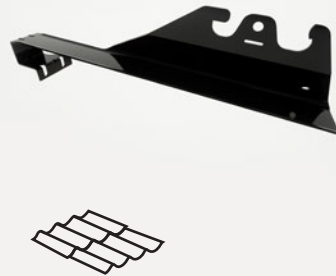

11066

11134

11153

11059

11082

07. EARTHING

- 11071 Rauli Black Earthing Plate (one for each panel)
- 11088 Rauli Black Earthing Bolt M6x25
- 11089 Rauli Black Earthing Nut M6
- 11090 Rauli Black Earthing Clamp M6/6

11071

11088

11089

11090

08. TILE ROOF

- 11069 Rauli Black Strong Tile Bracket
- 11078 Rauli Black Screw 7x40mm - 2pcs

11069

11078

09. TILE ROOF NORDIC

- 11123 Rauli Black Nordic Tile Bracket
- 11128 Rauli Black Screw 4,8x25mm - 2pcs

11123

11128

10. BEAVER TAIL TILE BRACKET

- 11142 Rauli Black Beaver Tail Tile Roof
- 11128 Rauli Black Screw 4,8x25mm - 2pcs