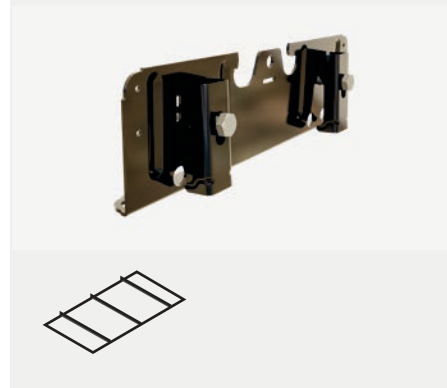

11160

11058

11056

11057

11055

02. STEEL SHEET ROOF, BITUMEN ROOF

- 11160 Rauli Black All In One Bracket
- 11058 Rauli Black Roof Safety Screw 7x50 - 2pcs
- 11055 Rauli Black Rubber Seal Ring - 2pcs

11160

11058

11055

03. STANDING SEAM ROOF

- 11161 Rauli Black Seam Roof Bracket

Included in package:

- Rauli Black Seam Roof Hook - 2pcs
- Rauli Black Bolt M8x40mm Grey - 2pcs

11161

04. RAILS

- 11083 Rauli Black Profile Rail 0,3m
- 11140 Rauli Black Profile Rail 1,22m
- 11141 Rauli Black Profile Rail 2,39m
- 11139 Rauli Black Profile Rail 2,45m
- 11091 Rauli Black Profile Rail 5,30m

11083

11141