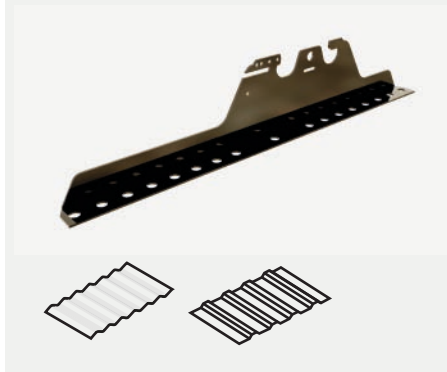

RAULI

CATALOG 2024

2024-08-08 FIN X

**BLACK
WALL
FLAT**

Käpälämäenkatu 10-12
FI-11710 RIIHIMÄKI

tel. +358 19 278 3303
sales@raulibrackets.com

01. TILE SHAPE STEEL SHEET ROOF

- 11160 Rauli Black All In One Bracket
- 11058 Rauli Black Roof Safety Screw 7x50 - 2pcs
- 11056 Rauli Black Extension Ring 16mm - 1pcs
- 11057 Rauli Black Extension Ring 21mm
- 11055 Rauli Black Rubber Seal Ring - 2pcs

11160

11058

11056

11057

11055

02. STEEL SHEET ROOF, BITUMEN ROOF

- 11160 Rauli Black All In One Bracket
- 11058 Rauli Black Roof Safety Screw 7x50 - 2pcs
- 11055 Rauli Black Rubber Seal Ring - 2pcs

11160

11058

11055

03. STANDING SEAM ROOF

- 11161 Rauli Black Seam Roof Bracket

Included in package:

- Rauli Black Seam Roof Hook - 2pcs
- Rauli Black Bolt M8x40mm Grey - 2pcs

11161

04. RAILS