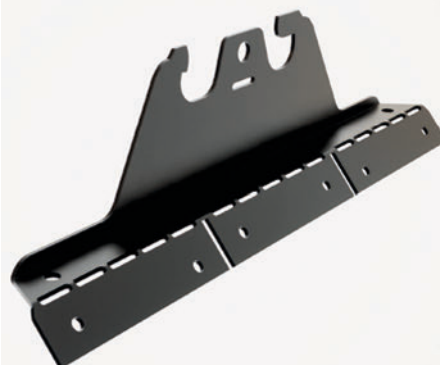

12. SELF SUPPORTING METAL SHEET ROOF

- 11165 Rauli Black T20 Profile Roof
- 11079 Rauli Sealing tape 3 x 20mm 25 m T20-75/wall (2 x 20cm)
- 11078 Rauli Black Screw 7x40mm - 4pcs

11165